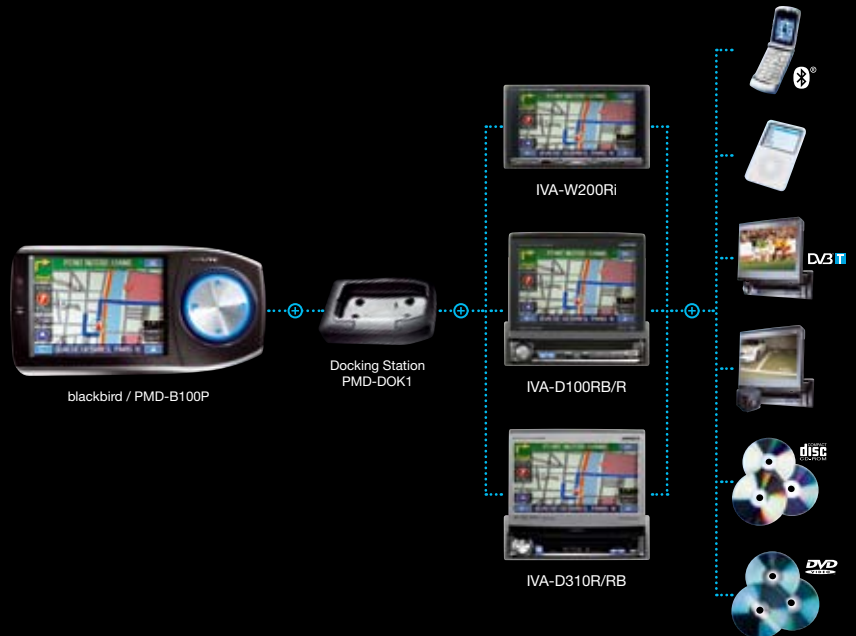

# hard facts

- 4 GB hard drive with pre-installed database
- Slim, handy design (145 x 74 x 29 mm)
- Light (227 g) paired with smart and elegant design
- Easy to use via the function button and touchscreen
- Easy menu control through 3,6" antiglare touchscreen display (resolution 320 x 240 pixel)

## Optional Accessories:

- AV Docking station
- Second car kit
- TMC antenna (with docking station only)
- External GPS antenna
- Extra battery
- Remote control

## a perfect marriage

The blackbird combines the benefits of portable and fixed navigation perfectly: The blackbird works as a stand-alone product, but can also be connected to a fixed AV system via the optional AV

docking station. As soon as the blackbird is docked, the dashboard mobile media takes over the display and control of the blackbird. So your blackbird becomes seamlessly integrated into your Alpine system.