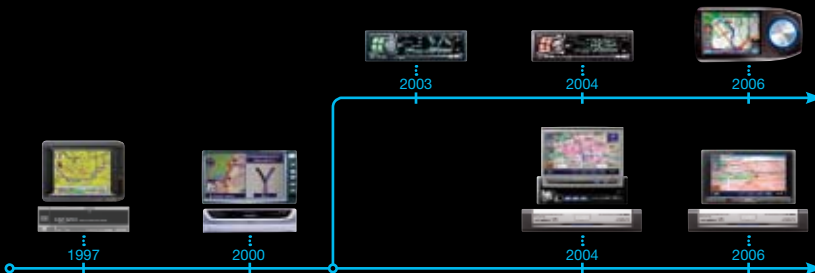

alpine. the trendsetter

For nearly 30 years Alpine has been developing high-end car products – specialising in car audio and navigation systems. Alpine is always a precursor for new technologies, who – based on their knowledge and pioneering spirit – intent on offering a consistently expanding product range to his ambitious customers. The best example for this philosophy is the development of our navigation systems:

1997

As one of the first companies on the market, Alpine introduces the CD navigation unit.

2000

Alpine launches its DVD navigation unit.

2002-2004

Successive technological expansion up to fully integrated Mobile Media Solutions

2006

Finally navigation becomes portable and versatile: as a part of an integrated system, or in your hand.

With the blackbird, Alpine now succeeds to realise a technological leap. The blackbird with its versatility is a high-end navigation system, which can be removed to be a portable navigation device.